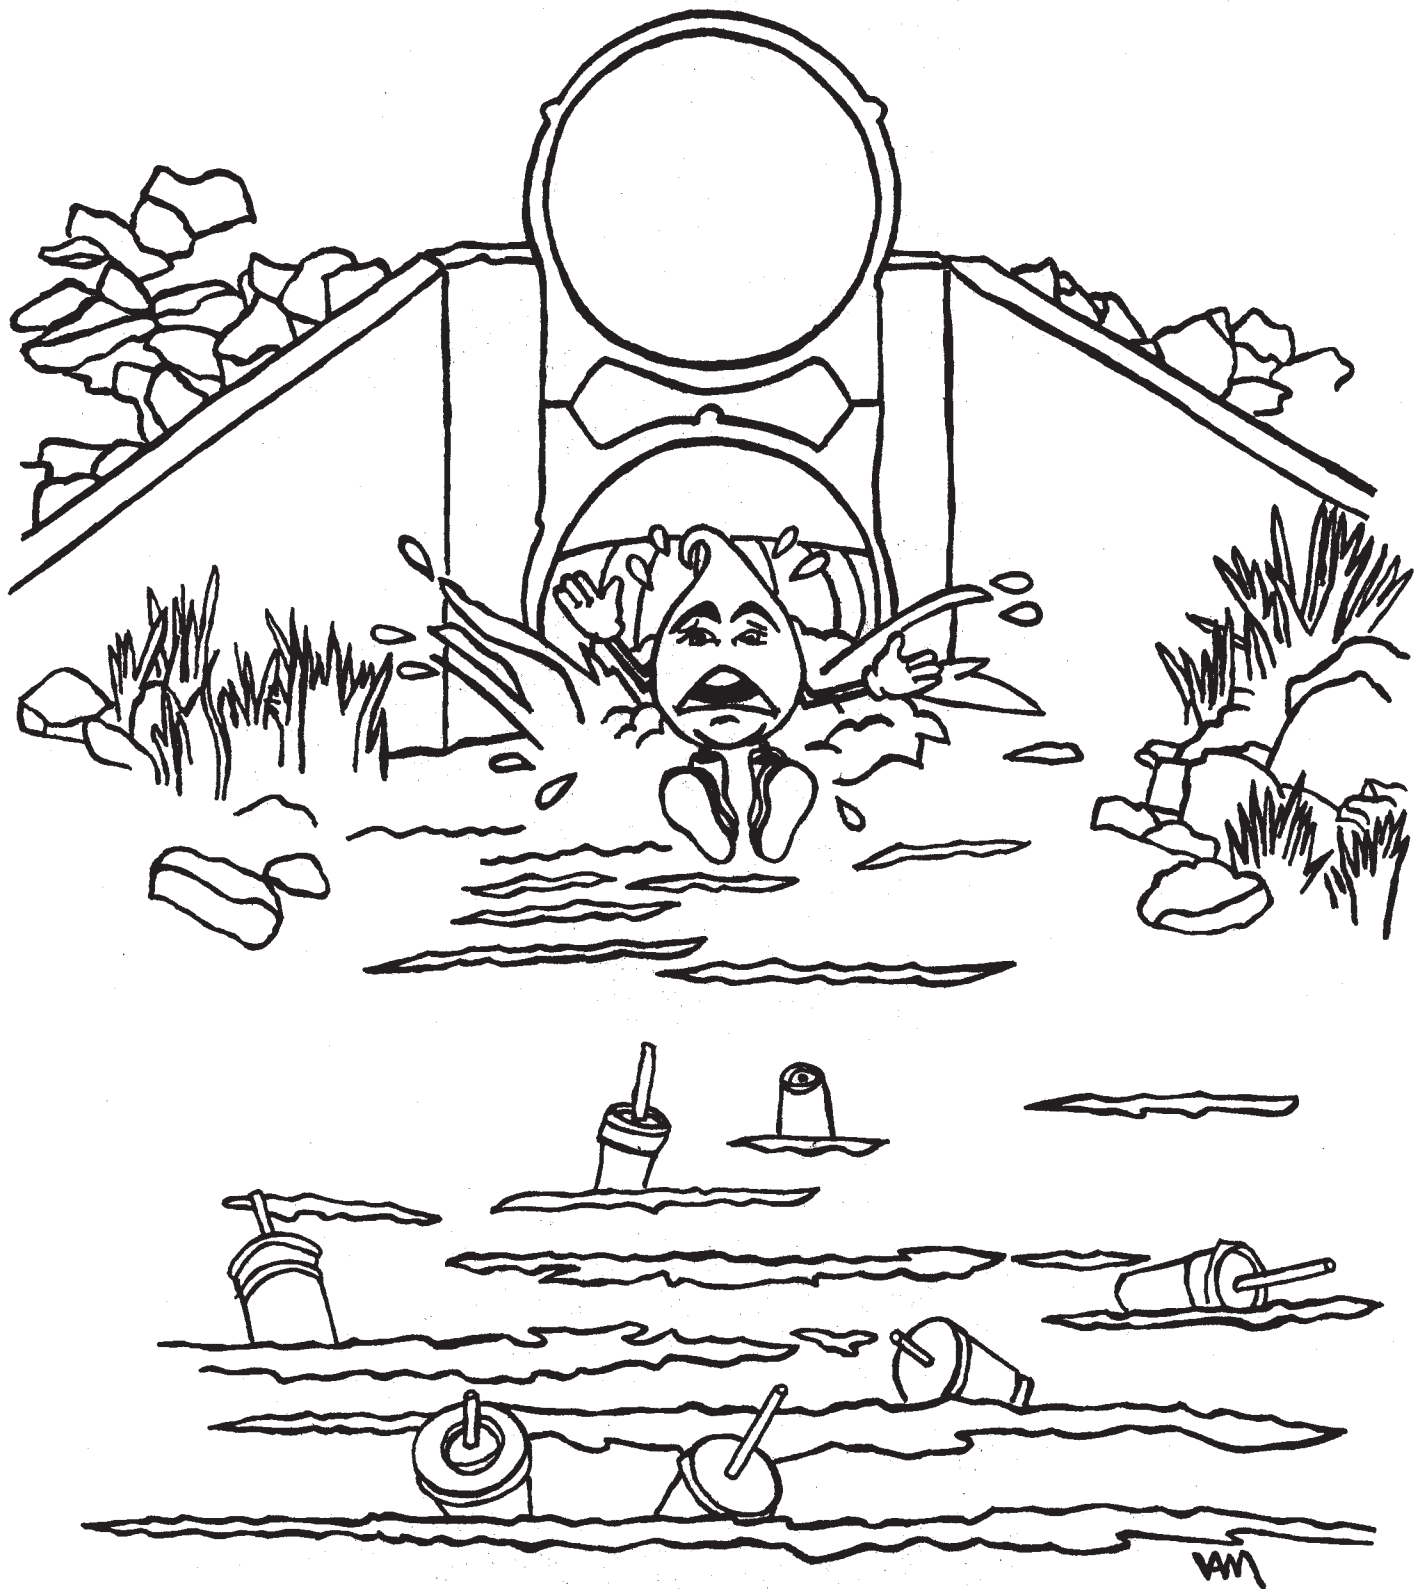

Stormwater

Coloring Book

What is
STORMWATER?

**Whenever it rains,
water runs off
driveways, rooftops,
sidewalks & streets
into the stormwater
drain system.**

**Water that goes to the
storm drain goes
straight to the river,
which means the
water remains untreated.**

**Anything added to
stormwater is
pollution.**

Water can pick up pollution and carry it to the river.

PLEASE
DON'T FEED
THE
GRATE
GS '08

POLLUTION...

... can make fish sick!

Clean Water = Happy Fish

Susan Kline